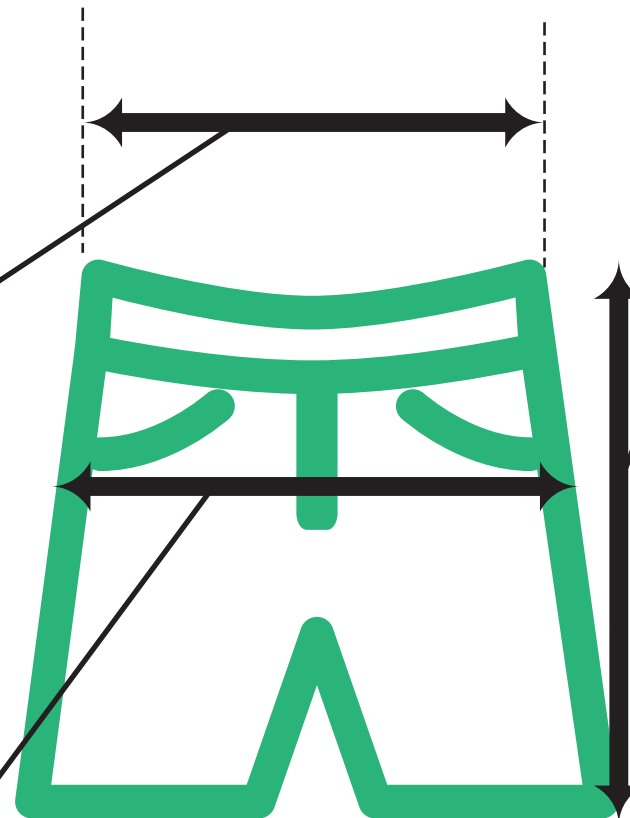

SKOLAH Clothing Guide

	<i>Measurement (inch)</i>				
Size	S	M	L	XL	2XL
Waist Relax	18	19	20	21	22
Waist Extend	28	30	32	34	36
Hip	30	32	34	36	38
Lentgh	12	12 ^{1/2}	13	13 ^{1/2}	14

*Size might be different +/- 0.5 due to manual measurement

Short pant

Waist

Measure the width between the two sides and double the number

Hip

Measure the fullest part of the hip, between the two sides and double the number

Total Length

The length measured between the top of the waistband and the leg opening